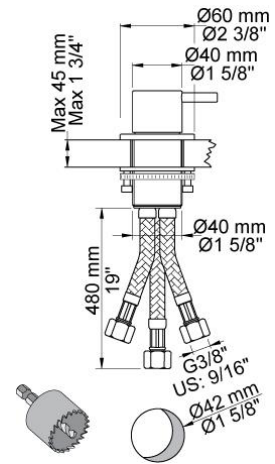

--

Date:
Client:
Project:

**500**  
One-handle table-mounted mixer.

**KV1**  
One-handle mixer with ceramic disc technology, double swivel spout and water saving aerator. Height 235 mm.  
Pipe size: 3/8".  
Hole cut out size: 32 mm.

**T1**  
Deck mounted pull out hand shower, with hose.  
Work top: Max. 45 mm.  
Hole cut out size: 30 mm.