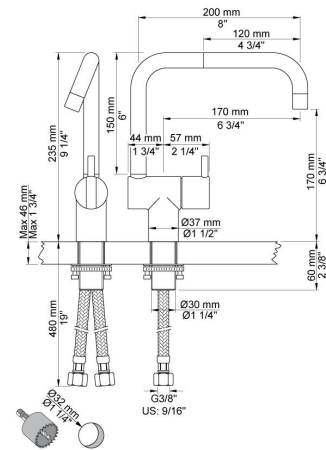

--

Date:
Client:
Project:

**500**  
One-handle table-mounted mixer.

**KV1**  
One-handle mixer with ceramic disc technology, double swivel spout and water saving aerator. Height 235 mm.  
Pipe size: 3/8".  
Hole cut out size: 32 mm.

**T1**  
Deck mounted pull out hand shower, with hose.  
Work top: Max. 45 mm.  
Hole cut out size: 30 mm.